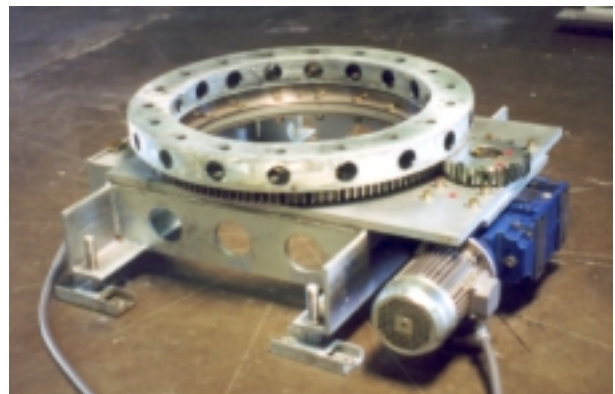

## Flush Mount Turntables for EMC Testing

- Advanced, low maintenance grounding scheme
- Exceeds site attenuation requirements
- Variable speed standard
- All metal construction
- Precision – 1 degree (greater precision optional)
- Manual and remote operation
- Gear driven
- Scan or continuous rotation
- Extremely low maintenance
- Adjustable height
- Fiber optic interface
- Pit ring with self-cleaning ground plane interface (optional square interface)
- Positioning switch located at turntable
- Custom sizes, load ratings available
- Variety of deck-mounted component options

## Flush Mount Turntables Standard Models

Model Number (VS-variable speed)	Diameter, m (ft)	Distributed Load, kg (lb)	Caster Load, * kg (lb)	Min. Pit Depth, mm (in) **
FM410VS	1.2 (4.0)	500 (1100)	500 (1100)	300 (11.8)
FM1505VS	1.5 (4.9)	500 (1100)	500 (1100)	300 (11.8)
FM1511VS	1.5 (4.9)	1000 (2200)	720 (1600)	300 (11.8)
FM2011VS	2.0 (6.6)	1000 (2200)	500 (1100)	300 (11.8)
FM2022VS	2.0 (6.6)	2000 (4400)	1000 (2200)	300 (11.8)
FM2044VS	2.0 (6.6)	4000 (8800)	2000 (4400)	410 (16)
FM2066VS	2.0 (6.6)	6000 (13200)	3600 (8000)	410 (16)
FM2522VS	2.5 (8.2)	2000 (4400)	1000 (2200)	300 (11.8)
FM2544VS	2.5 (8.2)	4000 (8800)	2000 (4400)	410 (16)
FM3022VS	3.0 (9.8)	2000 (4400)	1000 (2200)	300 (11.8)
FM3044VS	3.0 (9.8)	4000 (8800)	2900 (6400)	410 (16)
FM3066VS	3.0 (9.8)	6000 (13200)	3600 (8000)	410 (16)
FM4044VS	4.0 (13.1)	4000 (8800)	2900 (6400)	460 (18)
FM4066VS	4.0 (13.1)	6000 (13200)	3600 (8000)	460 (18)
FM5066VS	5.0 (16.4)	7000 (15400)	3600 (8000)	460 (18)
FM5088VS	5.0 (16.4)	8000 (17600)	3600 (8000)	460 (18)
FM7066VS	7.0 (23.0)	6000 (13200)	1125 (2500)	460 (18)